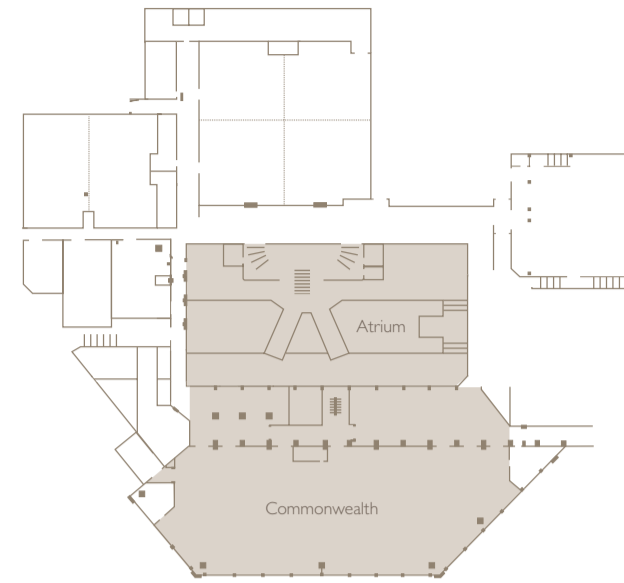

## THE COMMONWEALTH SUITE

This is a beautifully designed space for up to 700 guests or delegates. Flooded with natural daylight, it is also surrounded by supremely versatile smaller spaces that can be used as breakout rooms, or for smaller sessions.

Opening on to the glorious hotel Atrium, the Commonwealth Suite is an ideal setting for exhibitions, conferences, parties and weddings.

Commonwealth Suite floor area: 502m<sup>2</sup>  
Atrium floor area: 522m<sup>2</sup>