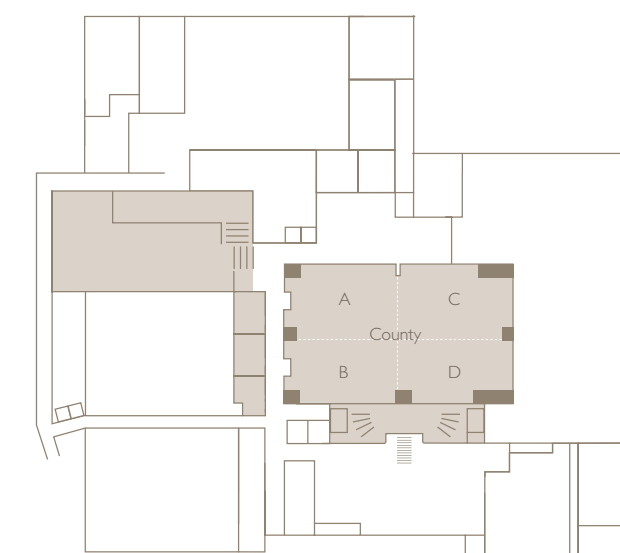

THE COUNTY SUITE

With its mahogany panelling and striking crystal chandeliers, the County Suite is an ideal location for a statement-making event for up to 500 guests.

As an extra advantage, it has its own private foyer and easily converts into four individual syndicate rooms.

County Suite Floor Area: 400m²