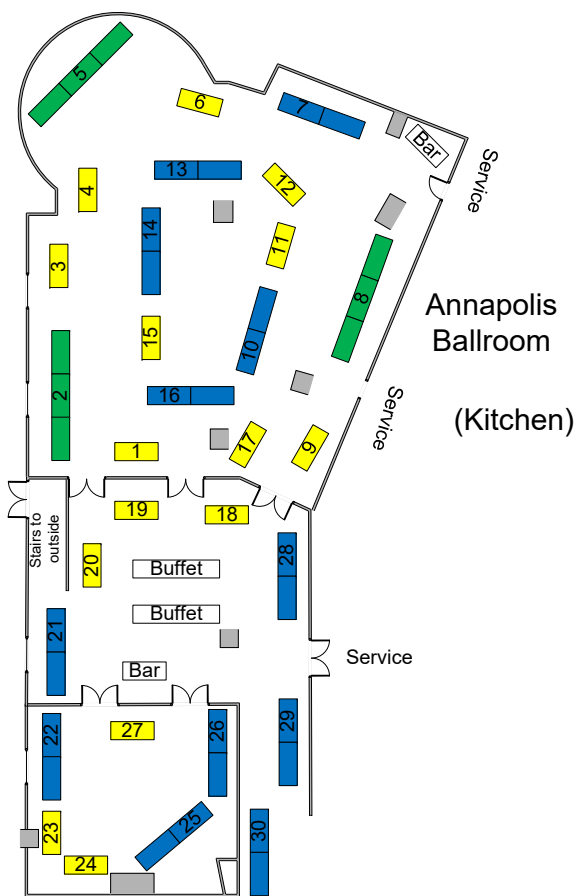

2020 EFB Users Forum Supplier EXPO

The Westin Annapolis
June 30 – July 2, 2020

First Floor Layout

Park Place 1 and 2

→ Ramp to Lobby and Senate Ballroom

Caucus I and II

Lobby

← Hallway to Annapolis Ballroom

Tables 30" x 72"

- single table
- double table
- triple table

Senate A and B

Capital Ballroom – EFB Users Forum Presentations