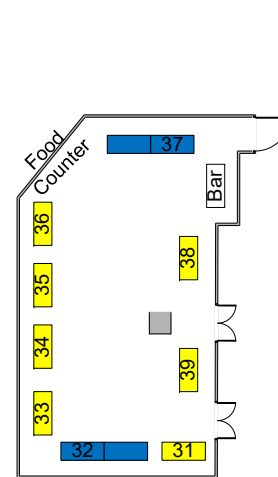

2020 EFB Users Forum Supplier EXPO

The Westin Annapolis
June 30 – July 2, 2020

First Floor Layout

Park Place 1 and 2

→ Ramp to Lobby and Senate Ballroom

Caucus I and II

Lobby

← Hallway to Annapolis Ballroom

Tables 30" x 72"

- single table
- double table
- triple table

Senate A and B

Capital Ballroom – EFB Users Forum Presentations