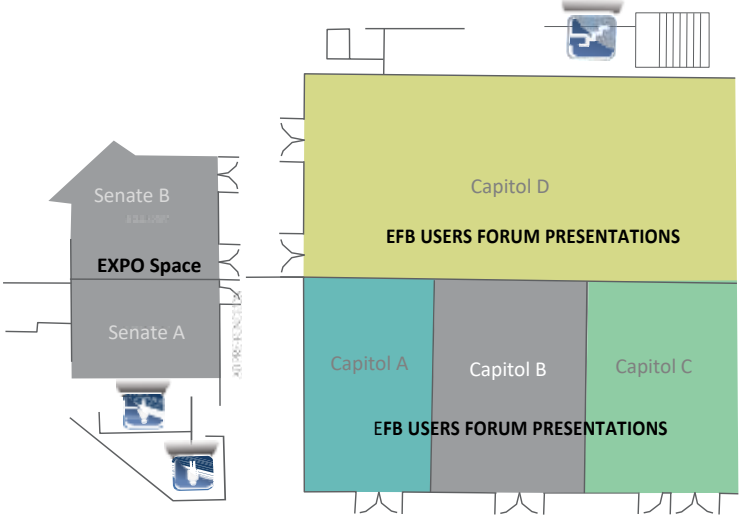

Floor Plan
Main Level

Westin Annapolis
Lobby

Ramp to Lobby and Senate Ballroom

Main Entrance