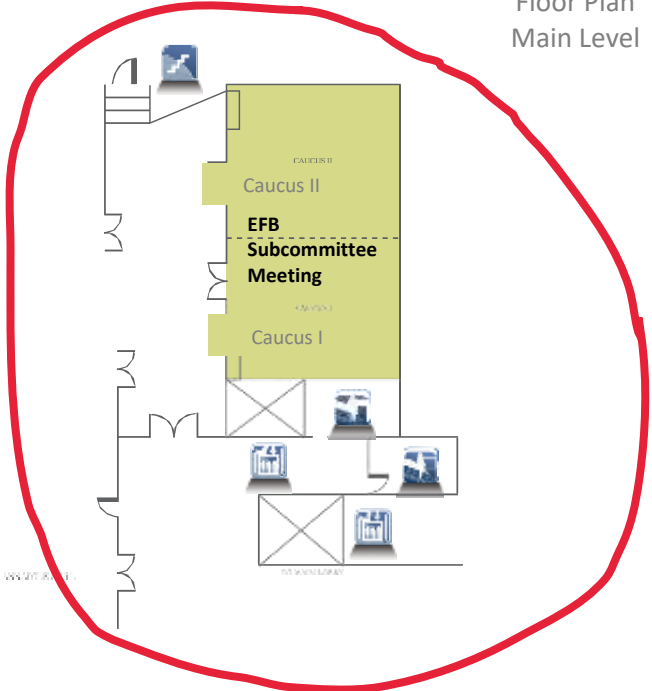

Floor Plan
Main Level

Westin Annapolis
Lobby

Ramp to Lobby and Senate Ballroom

Main Entrance