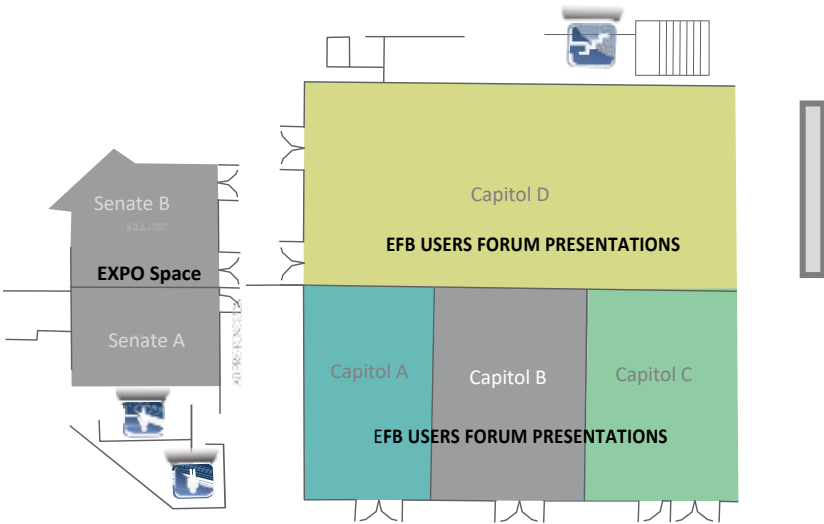

Floor Plan
Main Level

Westin Annapolis
Lobby

Ramp to Lobby and Senate Ballroom

Main Entrance